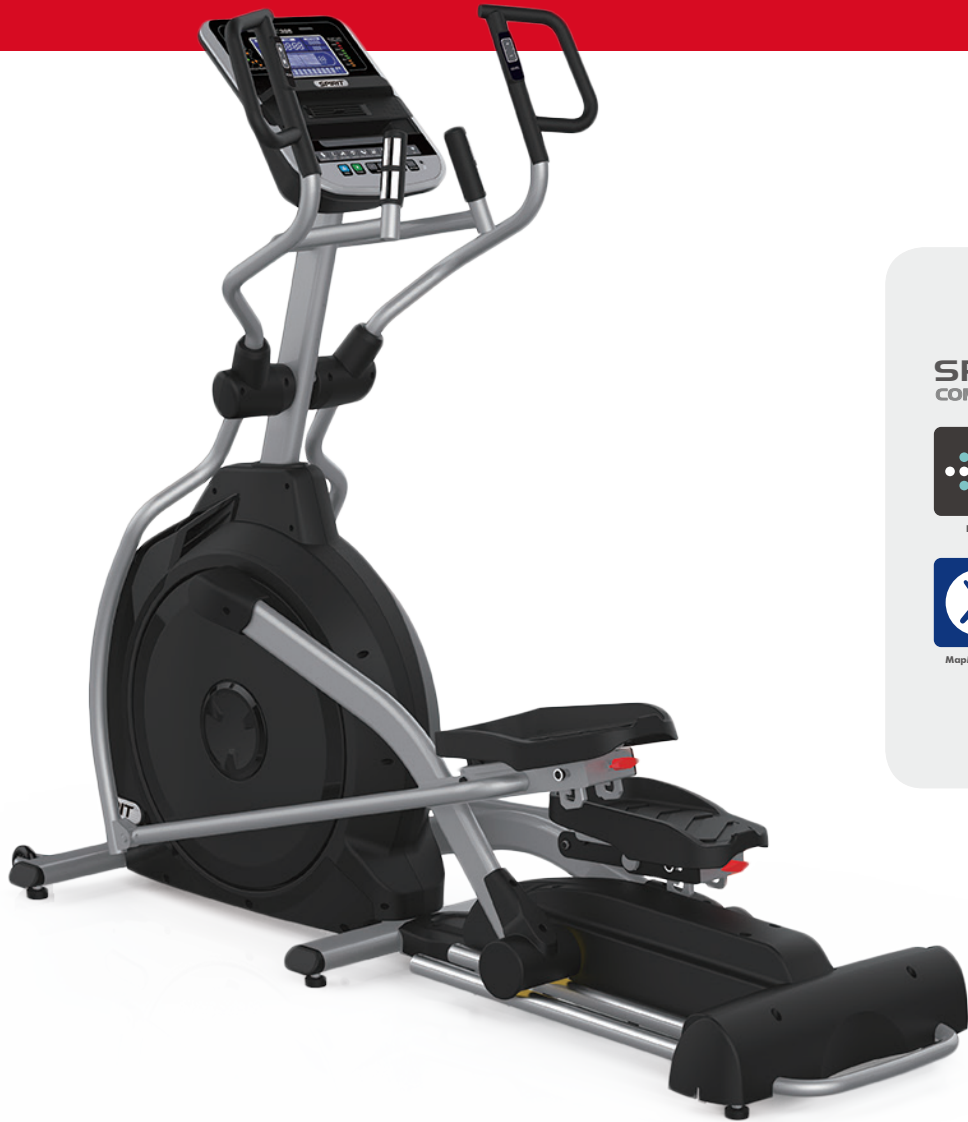

XE395 ELLIPTICAL

SPIRIT FIT
COMPATIBLE WITH

FitBit

Record

iHealth

MapMyFitness

Twitter

Facebook

The XE395 was designed with 20 levels of electronic incline and 3 foot pedal angle settings to keep your workout challenging and effective. Proper ergonomics and biomechanics, a solid feel, important workout data feedback, and effective programs will help you stick with your exercise routine and achieve your long term fitness goals.

XE395 ELLIPTICAL

- 7.5" bright blue backlit LCD screen with separate Muscle Activation Profile and HR % Profile LED displays
- Electronic incline provides 20 levels of adjustment to modify your elliptical pedalpattern
- Remote Handlebar Toggles for both resistance and incline allow for secure workout changes without taking your hands off the handlebars
- Dual track system with concave roller wheels for added stability and durability
- Contact and wireless heart rate monitoring options make your workouts more effective (chest strap transmitter included)
- Adjustable cooling fan and dual speakers with audio jack for comfort and entertainment
- Bluetooth compatible with SPIRIT FIT App to monitor and record your workout data

XE395 EQUIPMENT SPECIFICATIONS

Console	7.5" Blue Backlit LCD, Heart Rate % Profile, Muscle Activation Profile, Tablet Friendly Reading Rack, Adjustable Console Angle, Adjustable Fan, Speakers w/3.5mm Audio Jack, Bluetooth SPIRIT FIT App
Programs	Manual, Hill, Fat Burn, Cardio, Strength, Interval, User 1-2, HR 1-2
Heart Rate	Contact & Telemetric, Heart Rate Transmitter Strap Included
Resistance/Incline	20 Levels, 20 Levels
Handlebar Toggles	Yes, Resistance & Incline
Track System	Dual Rail
Stride Length	20"
Flywheel	13.6 kg (30 lbs)
Handle Bars	Multi Position Grip - Coated
Adjustable Foot Pedals	Yes (3 Levels)
Dimensions	1935 x 740 x 1635 mm (76" x 29" x 64")
NW/GW	100.4 kg/115 kg (221 lbs/254 lbs)
Max User Weight	150 kg (331 lbs)